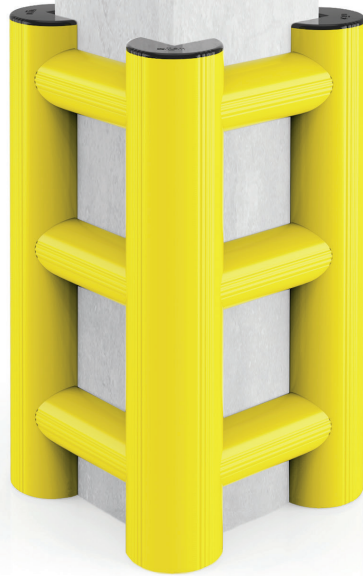

HUG TOWER

CHOOSE THE HEIGHT YOU NEED!

MINI HUG TOWER

HUG TOWER

 **Heavy Load**

Height **1100 mm**
Fixing **Included**
For Indoor Use Only
Colour ●

 **Heavy Load**

Height **730, 1090, 1450, 1810 mm**
2/3 Sides **Available (1090 mm only)**
Fixing **Included**
For Indoor Use Only
Colour ●