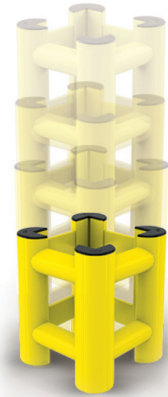

HUG TOWER

CHOOSE THE HEIGHT YOU NEED!

MINI HUG TOWER

HUG TOWER

 **Heavy Load**

Height **1100 mm**
Fixing **Included**
For Indoor Use Only
Colour ●

 **Heavy Load**

Height **730, 1090, 1450, 1810 mm**
2/3 Sides **Available (1090 mm only)**
Fixing **Included**
For Indoor Use Only
Colour ●